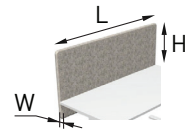

DESK 760

TECHNICAL INFORMATION

Screens adapted to NOVA, ONE, EASY, T-EASY desks

H 760

L 1000
W 36

L 1400; 1600
W 36

Screens adapted to AIR, OPTIMA G desks

L 1000
W 36

L 1400; 1600
W 36

Composition

- Made from 16 mm chipboard;
- Covered with 10 mm acoustic foam;
- Upholstered with fabric.

Fittings

- Screen is fixed to the desktop with 2 metal brackets;
- 1600-1800 mm screen - with 3 metal brackets.

MATERIALS

Fabric:

LUCIA, VELITO PRESTO, BLAZER LITE

Metal:

M

FEATURES

- Designed for table combinations (benches) and individual tables
- Certificated sound absorber - class D
- More privacy with 76 cm height screens (53 cm from desktop)
- Side screens wider than desktops width (+ 20 cm)