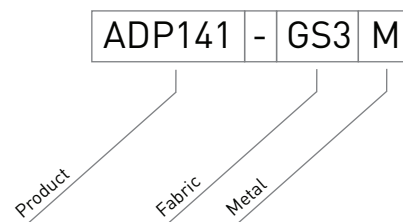

QUALITY STANDARD

- LST EN ISO 354:2004
- LST EN ISO 11654:1998

GUARANTEE

- 5 year

ORDERING EXAMPLE

Code structure

Optional

Velito wool accessories with pockets (not suitable for height adjustable screens)