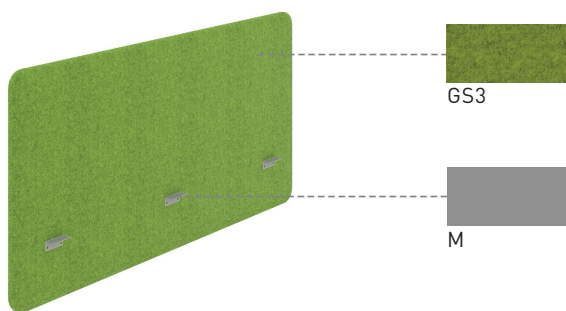

QUALITY STANDARD

- LST EN ISO 354:2004
- LST EN ISO 11654:1998

GUARANTEE

- 5 year

ORDERING EXAMPLE

Code structure