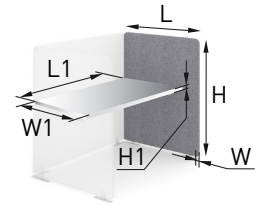

MATERIALS

Fabric:

LUCIA, VELITO PRESTO, BLAZER LITE

Melamine:

Metal:

FEATURES

- Easily movable space dividing screens
- Quick and easy connection between screens
- Certificated sound absorber - class D

GUARANTEE

- 5 years

ORDERING EXAMPLE

Code structure

Separate parts for individual workplace combinations

- Additional sizes and different combinations are available by combining separate screens below.
- Please note that each panel is predrilled to hold a desktop.

L 1000
W 36
H 1273

L 1020; 1220; 1420; 1620
W 36
H 1273

Desktop

L1 1000; 1200; 1400; 1600
W1 700; 800
H1 25

Legs and fixators

W 200
H 40

W 236
H 236

W 432
H 236