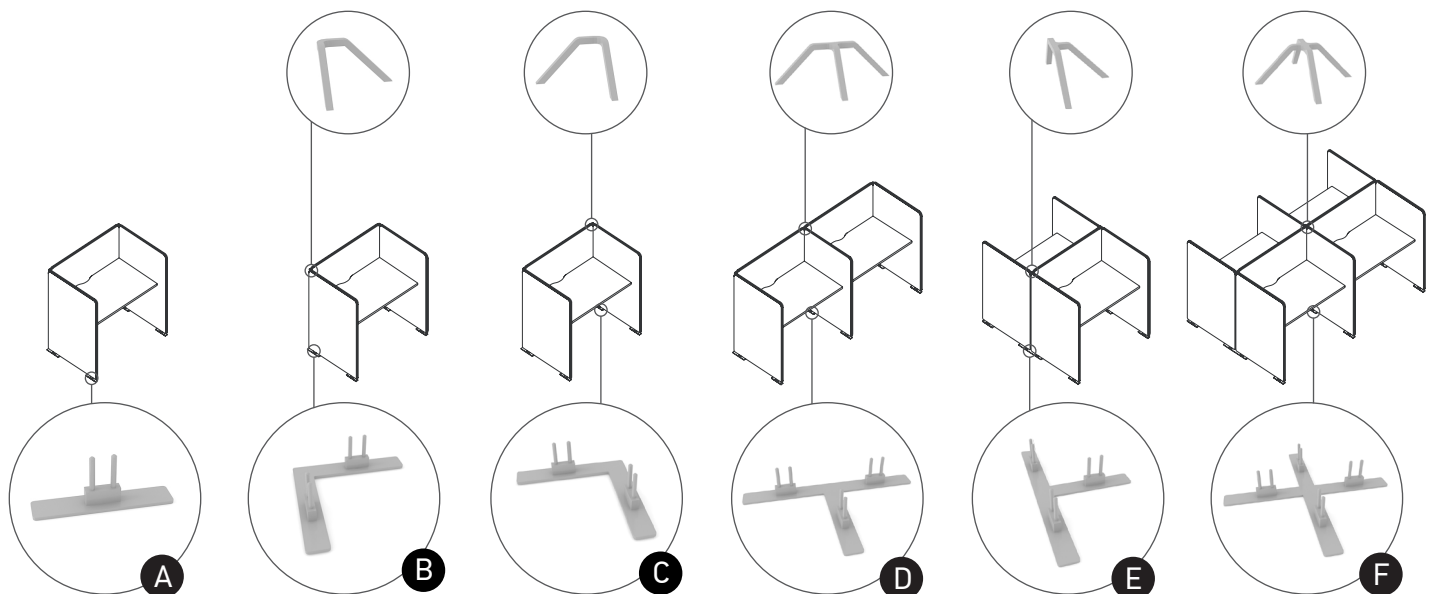

L 1000
W 36
H 1273

L 1020; 1220; 1420; 1620
W 36
H 1273

Desktop

L1 1000; 1200; 1400; 1600
W1 700; 800
H1 25

Legs and fixators

W 200
H 40

W 236
H 236

W 432
H 236

W 462
H 462

Metal I-shaped leg

Metal L-shaped leg and left fixator

Metal L-shaped leg and right fixator

Metal T-shaped leg and fixator for the front screen

Metal T-shaped leg and fixator for the side screen