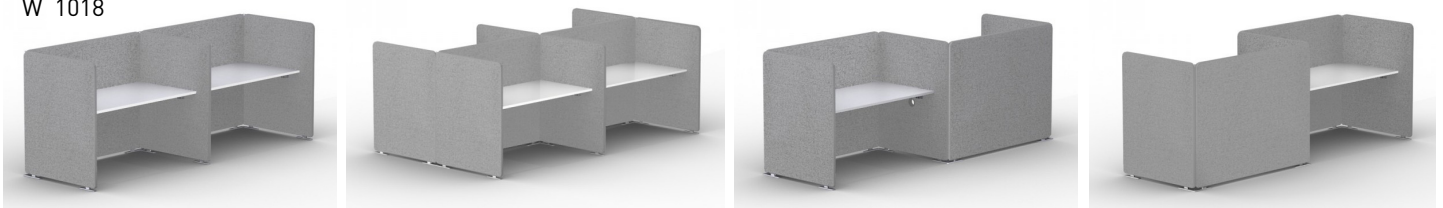

MY SPACE

TECHNICAL INFORMATION

Combinations of workplaces with mounted desktop

H 1270

L 1472; 1672
W 1018

L1 1400; 1600
W1 800
H1 25

L 2908; 3308
W 1018

Screen composition

- Made from 16 mm chipboard;
- Covered with 10 mm acoustic foam;
- Upholstered with fabric.

Desktop

- 25 mm MFC (melamine) with 2 mm ABS edges;
- Fittings are fixed under the desktop and are always grey (material M).

Metal beam

- Metal tube – 40x20 mm;
- With welded metal plates for fixing to screens;
- Powder coated metal.

Feet and fixators

- Have to be ordered separately for specific screen combinations;
- Single foot and matching fixator are under one purchase code thus have the same metal colour.

MATERIALS

Fabric:

LUCIA, VELITO PRESTO, BLAZER LITE

Melamine:

Metal:

FEATURES

- Easily movable space dividing screens
- Quick and easy connection between screens
- Certificated sound absorber - class D

GUARANTEE