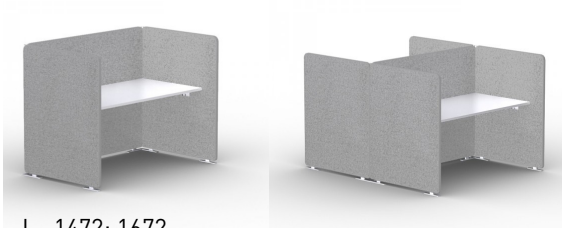

MY SPACE

TECHNICAL INFORMATION

Combinations of workplaces with mounted desktop

H 1270

L 1472; 1672
W 1018

L1 1400; 1600
W1 800
H1 25

L 2908; 3308
W 1018

Screen composition

- Made from 16 mm chipboard;
- Covered with 10 mm acoustic foam;
- Upholstered with fabric.

Desktop

- 25 mm MFC (melamine) with 2 mm ABS edges;
- Fittings are fixed under the desktop and are always grey (material M).

Metal beam

- Metal tube – 40x20 mm;
- With welded metal plates for fixing to screens;
- Powder coated metal.

Feet and fixators

- Have to be ordered separately for specific screen combinations;
- Single foot and matching fixator are under one purchase code thus have the same metal colour.

MATERIALS

Fabric:

LUCIA, VELITO PRESTO, BLAZER LITE

Melamine:

Metal:

FEATURES

- Easily movable space dividing screens
- Quick and easy connection between screens
- Certificated sound absorber - class D

GUARANTEE