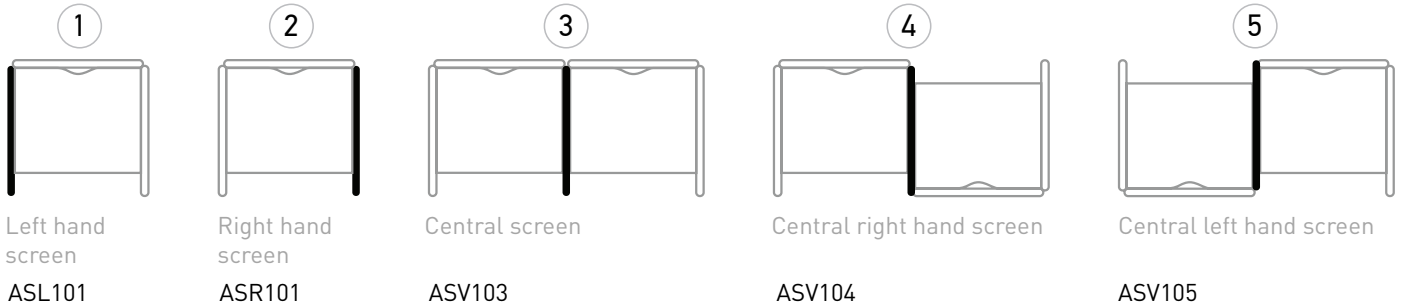

- 5 years

ORDERING EXAMPLE

Code structure

Separate parts for individual workplace combinations

- Additional sizes and different combinations are available by combining separate screens below.
- Please note that each panel is predrilled to hold a desktop.

L 1000
W 36
H 1273

L 1020; 1220; 1420; 1620
W 36
H 1273

Desktop

L1 1000; 1200; 1400; 1600
W1 700; 800
H1 25

Legs and fixators

W 200
H 40

W 236
H 236

W 432
H 236