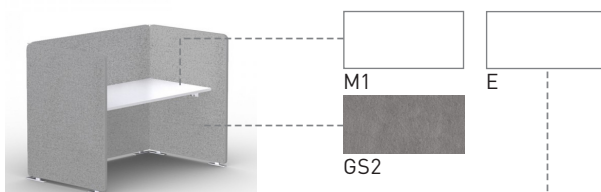

ORDERING EXAMPLE

Code structure