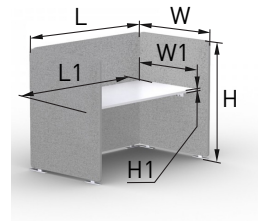

MY SPACE

TECHNICAL INFORMATION

Combinations of workplaces with mounted desktop

H 1270

L 1472; 1672
W 1018

L1 1400; 1600
W1 800
H1 25

L 2908; 3308
W 1018

Screen composition

- Made from 16 mm chipboard;
- Covered with 10 mm acoustic foam;
- Upholstered with fabric.

Desktop

- 25 mm MFC (melamine) with 2 mm ABS edges;
- Fittings are fixed under the desktop and are always grey (material M).

Metal beam

- Metal tube – 40x20 mm;
- With welded metal plates for fixing to screens;
- Powder coated metal.

Feet and fixators

- Have to be ordered separately for specific screen combinations;
- Single foot and matching fixator are under one purchase code thus have the same metal colour.

MATERIALS

Fabric:

LUCIA, VELITO PRESTO, BLAZER LITE

Melamine:

Metal:

FEATURES

- Easily movable space dividing screens
- Quick and easy connection between screens
- Certificated sound absorber - class D

GUARANTEE