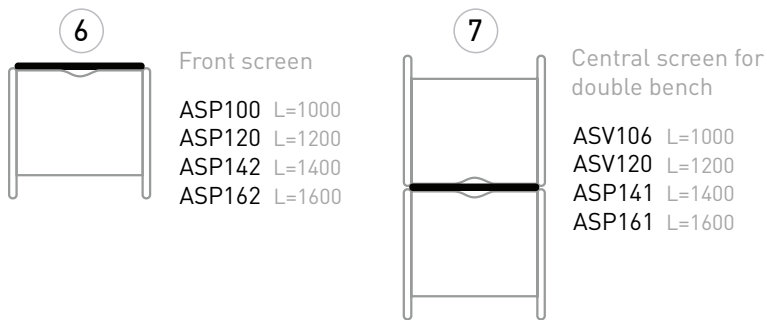

Metal beam

- Metal tube – 40x20 mm;
- With welded metal plates for fixing to screens;
- Powder coated metal.

Feet and fixators

- Have to be ordered separately for specific screen combinations;
- Single foot and matching fixator are under one purchase code thus have the same metal colour.

- 5 years

ORDERING EXAMPLE

Code structure

Separate parts for individual workplace combinations

- Additional sizes and different combinations are available by combining separate screens below.
- Please note that each panel is predrilled to hold a desktop.

L 1000
W 36
H 1273

L 1020; 1220; 1420; 1620
W 36
H 1273

Desktop

L1 1000; 1200; 1400; 1600
W1 700; 800
H1 25

Legs and fixators

W 200
H 40

W 236
H 236

W 432
H 236