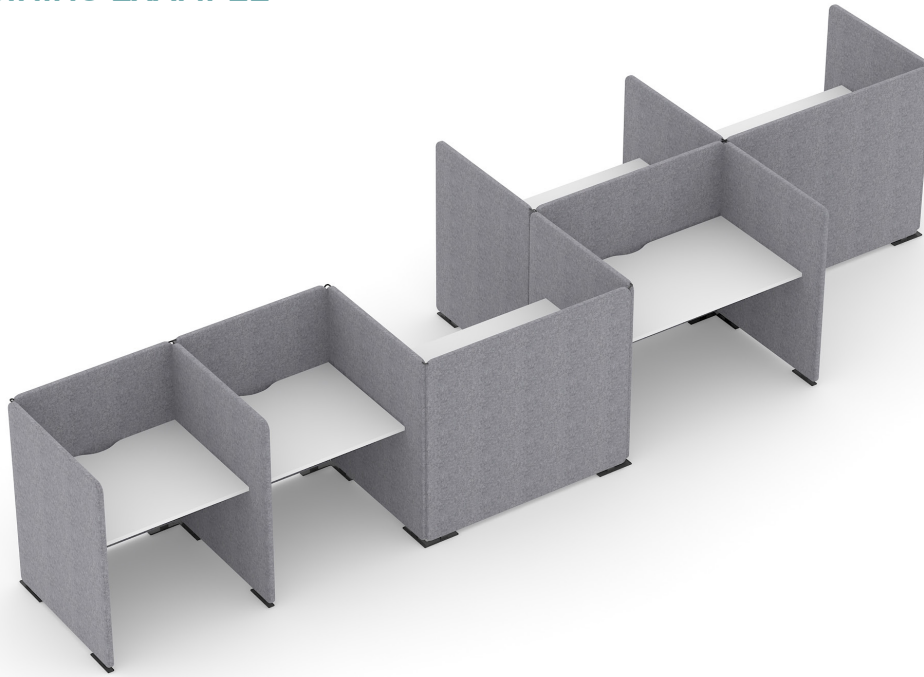

COMBINING EXAMPLE