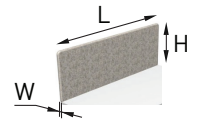

TOP 530

TECHNICAL INFORMATION

Screens adapted to NOVA, ONE, EASY, T-EASY desks

H 595

L 700; 800
W 36

L 1200; 1400; 1600; 1800
W 36

H 555

L 1200; 1400; 1600; 1800
W 36

Screens adapted to EASY, ONE, NOVA A, T-EASY, OPTIMA G, OPTIMA PLUS desks

H 595

L 1200; 1400; 1600; 1800
W 36

Composition

- Made from 16 mm chipboard;
- Covered with 10 mm acoustic foam;
- Upholstered with fabric.

Fixed height fittings

- Screen is fixed to the desktop with 2 metal brackets;
- 1600-1800 mm screen - with 3 metal brackets.

Height adjustable fittings

- Screens are inserted into the fittings (154x124, H=74);
- Pressed with screws to ensure the stability;
- Fixed to the desktop;
- Screens can be raised / lowered to the desired height, only one screw must be tightened.

MATERIALS

Fabric:

LUCIA, VELITO PRESTO, BLAZER LITE

Metal:

FEATURES

- Designed for table combinations (benches) and individual tables
- Front screens can be height adjustable
- Certificated sound absorber - class D
- More privacy with 53 cm height screens